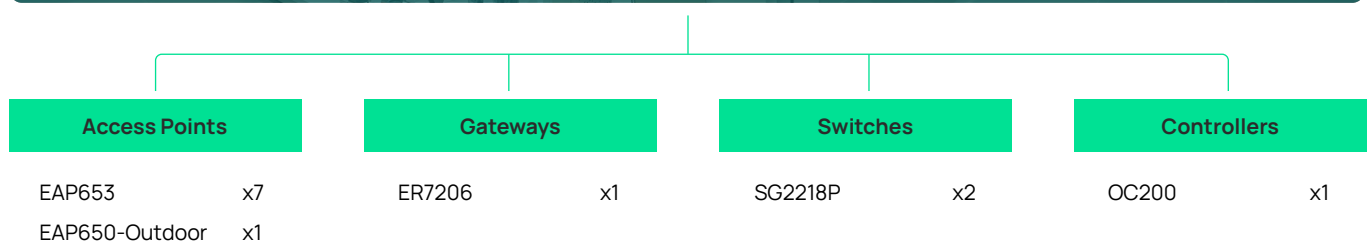

○ Omada Product Spotlight

EAP653 Wi-Fi 6 Ceiling Mount Access Point, designed for high-density retail spaces.	EAP615-Wall Wall-plate Wi-Fi 6 Access Point for small store sections and checkout areas.	SG2218P Gigabit PoE+ Managed 16-Port Switch for powering POS systems and security cameras.
SG2428P A PoE+ smart switch ideal for retail stores, powering POS systems, IP cameras, and Wi-Fi access points.	ER7206 Gigabit VPN router for secure and reliable connectivity.	OC200 Compact Cloud Controller for real-time network monitoring and management.

○ Application Scenario

An ideal network solution* for a small retail store based on the following:

*This solution is a recommendation and not an exact solution. Reach out to the TP-Link team for a custom-built scenario for your business needs.

Contact us today to learn how Omada can elevate your business network.

E-mail: B2BSALES.USA@TP-Link.com | Website: www.omadanetworks.com