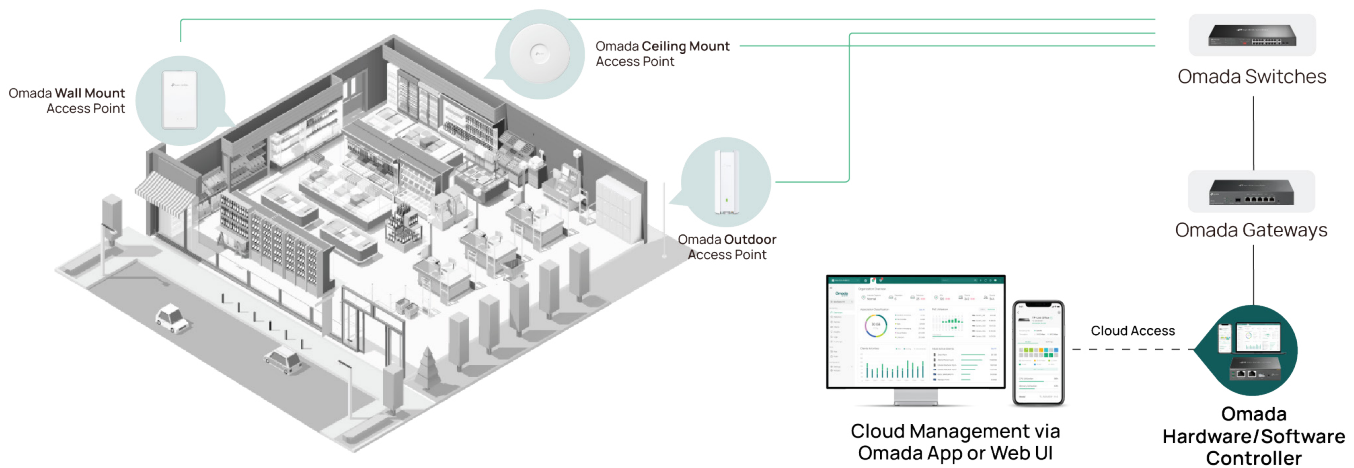

## Omada for Retail

TP-Link Omada's Software Defined Networking (SDN) platform integrates network devices, including access points, switches, and gateways. It provides centralized cloud management, enabling retail businesses to build a powerful, modern guest experience with enhanced security, AI-driven insights, and multi-site management.

## Omada Benefits for Retail

- ✓ **Engage Guests with a Customized Splash Page**  
Deliver direct promotional messages while ensuring secure guest access.
- ✓ **Advanced Network Security**  
Protect sensitive data with AI-powered threat detection and automated network safeguards.
- ✓ **Real-Time Network Monitoring**  
Track network health, customer metrics, and business performance from anywhere.
- ✓ **Centralized Management**  
Manage the entire network remotely through the Omada Cloud portal or mobile app.
- ✓ **High-Efficiency Wi-Fi Deployment**  
Enjoy ultra-fast, stable wireless performance with advanced technology for high-density environments.
- ✓ **Seamless Roaming**  
Keep POS devices connected without interruptions by automatically switching to the strongest access point.
- ✓ **High-Speed Wired Connections**  
Connect office computers, POS terminals, and IP cameras with 10G, 2.5G, or 1G Ethernet.
- ✓ **Zero-Touch Provisioning and Easy Installation**  
Deploy networks at multiple sites without on-site IT support.