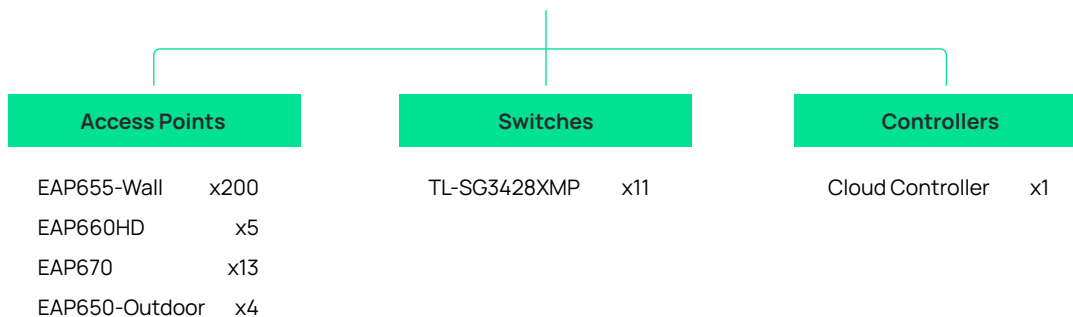

○ Omada Product Spotlight

EAP670 Delivers high-speed Wi-Fi 6, ensuring seamless connectivity for hotel guests and staff.	EAP650-Outdoor Outdoor Wi-Fi 6 Access Point for poolside and outdoor lounge coverage.	EAP660 HD Wi-Fi 6 High Density Ceiling Mount Access point with capabilities to handle 1,000+ concurrent guests and devices
EAP655-Wall Wall-plate Wi-Fi 6 Access Point for hotel rooms with downlink ports	TL-SG3428XMP 28-Port PoE+ Managed Switch to support cameras and indoor/outdoor access points.	Cloud Controller For remote and centralized hotel network management.

○ Application Scenario

An ideal network solution* for a small hotel based on the following:

*This solution is a recommendation and not an exact solution. Reach out to the TP-Link team for a custom-built scenario for your business needs.

Contact us today to learn how Omada can elevate your business network.

E-mail: B2BSALES.USA@TP-Link.com | Website: www.omadanetworks.com