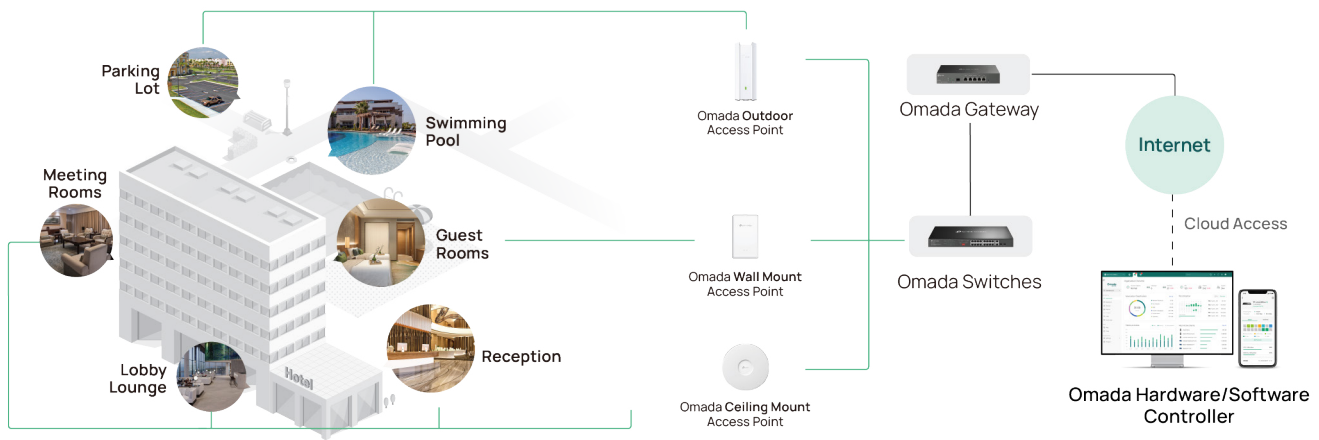

# Enhance Guest Experiences with Reliable Hotel Wi-Fi

Deliver Seamless Connectivity and Centralized Management with Omada

## Omada for Hospitality

TP-Link Omada's Software Defined Networking (SDN) platform integrates network devices, including access points, switches, and gateways, providing centralized cloud management. This enables hotels to offer a superior guest experience through ultra-fast wireless and wired network connectivity.

### ✓ Customized Guest Experiences

Use Captive Portal for promotions and secure guest network access.

### ✓ Network Segmentation & Security

Define user profiles with SSIDs, VLANs, and access control.